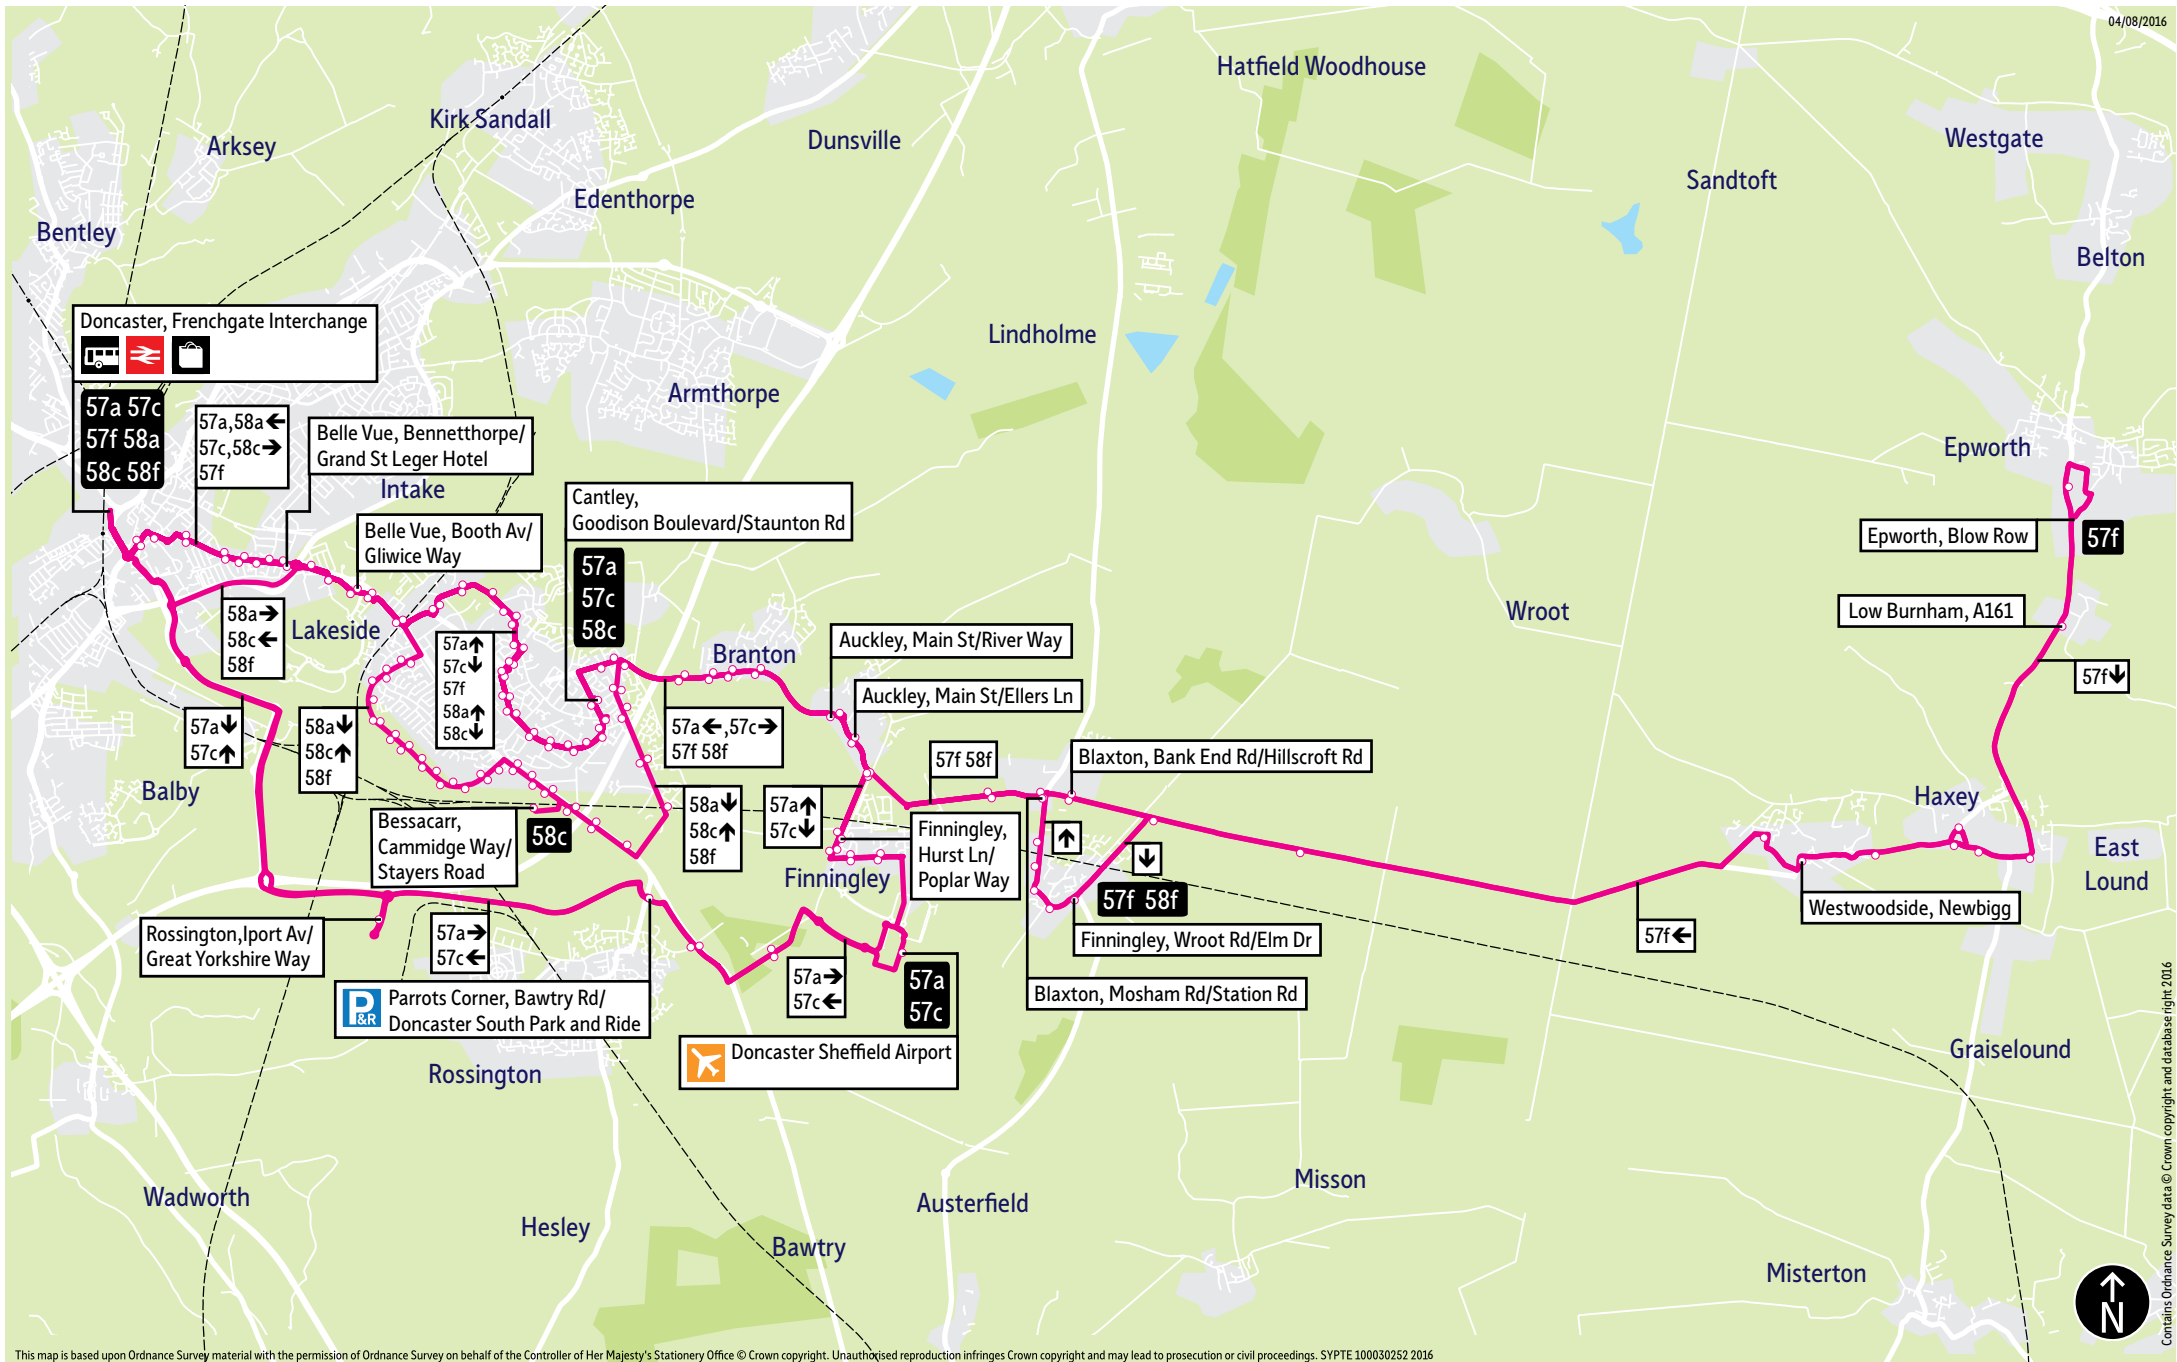

Places on the route

   Doncaster Frenchgate Interchange
 Doncaster Racecourse
 The Dome
 Doncaster South Park & Ride
 Doncaster Sheffield Airport
Doncaster iPort

What's changed

- 57a** The 0532 Saturday departure from Doncaster Interchange will depart at 0530 and will serve Doncaster iPort, arriving at 0540.
The 1250 Sunday departure from Doncaster Interchange will serve Doncaster iPort, arriving at 1300.
- 57c** The 1305 Sunday departure from Doncaster Interchange will serve Doncaster iPort, arriving at 1350.

[@TSYalerts](https://twitter.com/TSYalerts)

[01709 51 51 51](tel:01709515151)

Bus route map for service 57a, 57c, 57f, 58a, 58c, 58f

04/08/2016

This map is based upon Ordnance Survey material with the permission of Ordnance Survey on behalf of the Controller of Her Majesty's Stationery Office © Crown copyright. Unauthorised reproduction infringes Crown copyright and may lead to prosecution or civil proceedings. SYPTE 100030252 2016

Contains Ordnance Survey data © Crown copyright and database right 2016

= Terminus point
 P = Public transport
 P = Shopping area
 = Bus route & stops
 = Rail line & station
 = Tram route & stop

Stopping points for service 57a